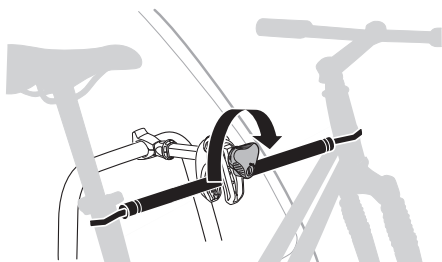

Kabelschloss
Locking wire

9152

Laderampe
Loading aid

982

Rahmenadapter
Bike Frame Adapter

Carbon
Frame

1500052291

Thule Heat Shield