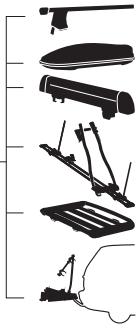

9281

**Adapter für 3/4 Fahrrad
3/4-bike Adapter**

9042

Thule Off-Road Adapter

9771

**Wandhalter
Wall Hanger**

9906

**7-zu-13 pol Adapter
7-to-13 pin Adapter**

9762

**Neutrales kennzeichen
Temporary registration plate**

Thule One-Key System

544	x4
596	x6
588	x8
452	x12