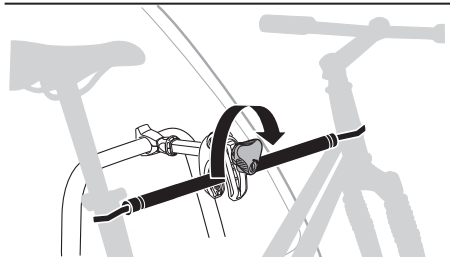

Laderampe
Loading aid

982

Rahmenadapter
Bike Frame Adapter

Carbon
Frame

9

Not ok

ok

B 90°