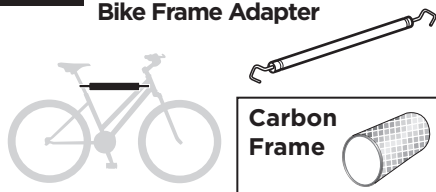

Kabelschloss
Locking wire

9152

Laderampe
Loading aid

982

Rahmenadapter
Bike Frame Adapter

Carbon
Frame

1500052291

Thule Heat Shield